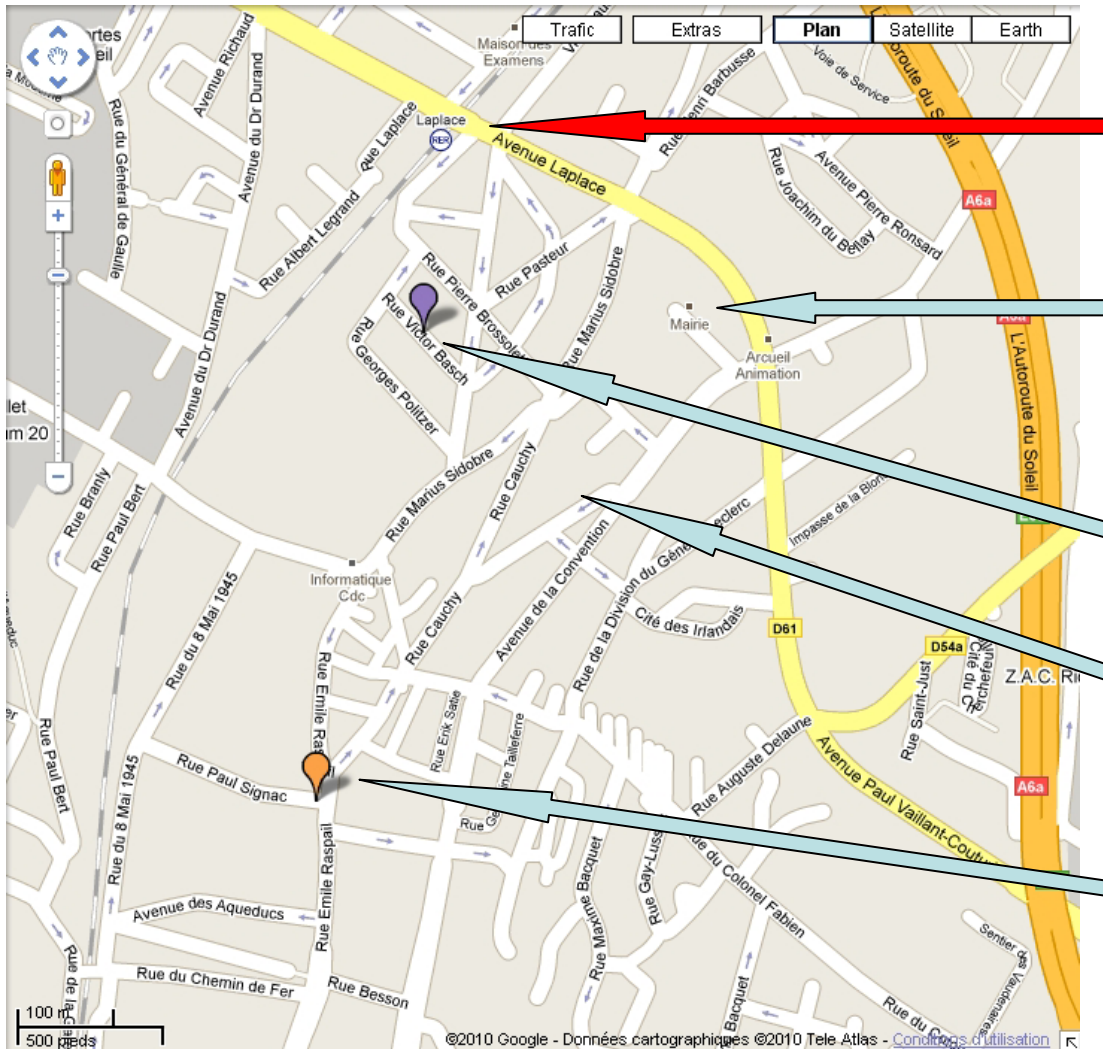

# WWW-YES-2013: Arcueil map

<http://leesu.univ-paris-est.fr/yes/>

**RER B (fast metro with direct connexion from CDG airport):** Laplace station

**Work site (2 June):**  
**Arcueil city hall**  
10 Avenue Paul Doumer, 94110 Arcueil (ca. 400 m from accommodation site)

**Accommodation site**  
12 rue Victor Bash (ca. 250 m from RER Laplace station)

**Work site (3-7 June): CAVB**  
7-9 ave François Vincent Raspail (ca. 400 m from accommodation site)

**Jean Vilar hall (4 June)**  
1 Rue Paul Signac, 94110 Arcueil (ca. 800 m from accommodation site)